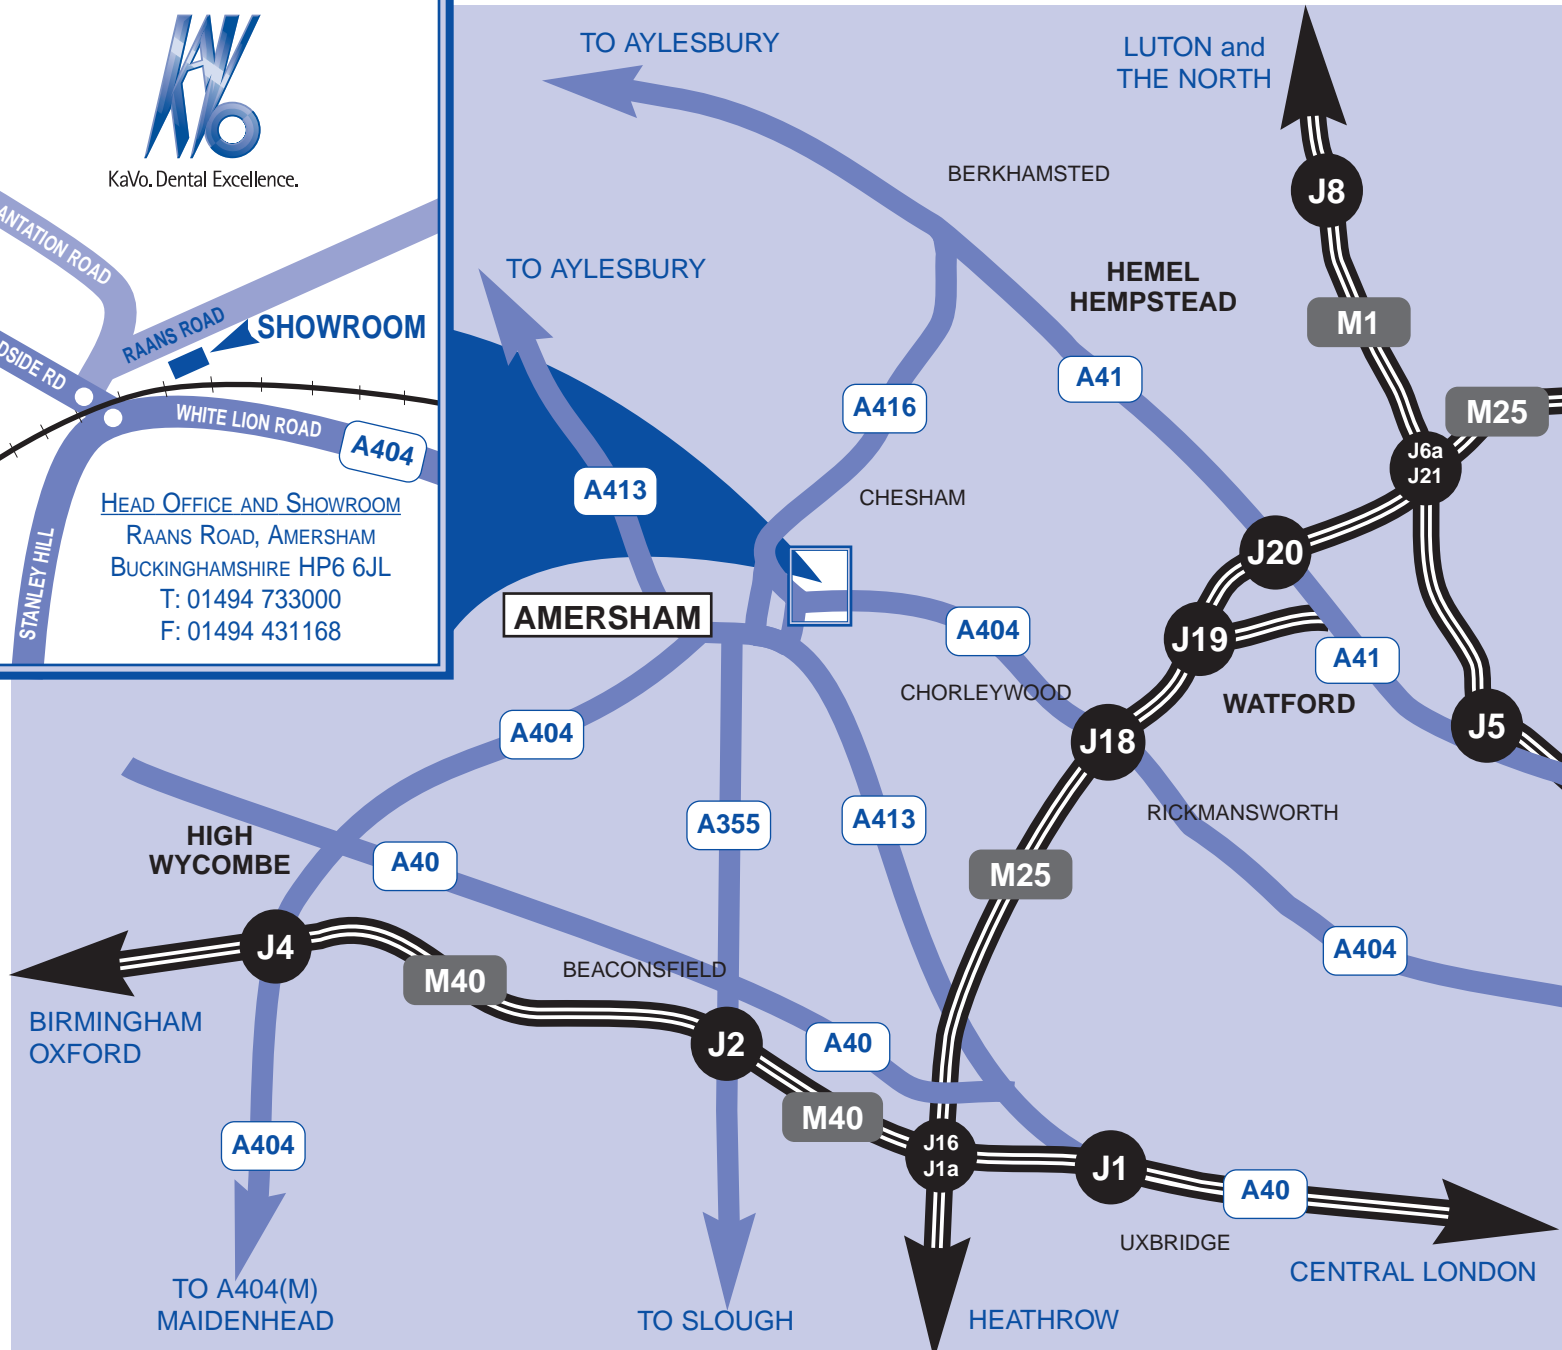

KaVo. Dental Excellence.

From M40 (J2)
 Leave the motorway at Junction 2 (signposted Beaconsfield, Slough, Amersham and A355). Take the A355 towards Amersham. At the roundabout where the A355 meets A413, take 3rd exit. At the next roundabout take 2nd exit onto Stanley Hill (A404) - see inset.

From M25 (J18)
 Leave M25 at J18 (signposted Chorleywood, Amersham and A404). Follow A404 towards Amersham. See inset.

From M1 (The North)
 Leave M1 at J6a (signposted Harlow, Heathrow M40, M4 & M23 and the M25). Join the M25 and continue anticlockwise until J18 (signposted Rickmansworth, Chorleywood, Amersham and A404). See directions from M25 (J18).

From Central London (A40)
 Follow the A40 towards the M25. At J1 of M40, take slip road exit and rejoin the A40 towards Gerrards Cross. Turn right into A413 to Amersham. See inset.

By Train
 The nearest station is Amersham, which is on the Marylebone to Aylesbury line (Chiltern Railways) and the Metropolitan Line.